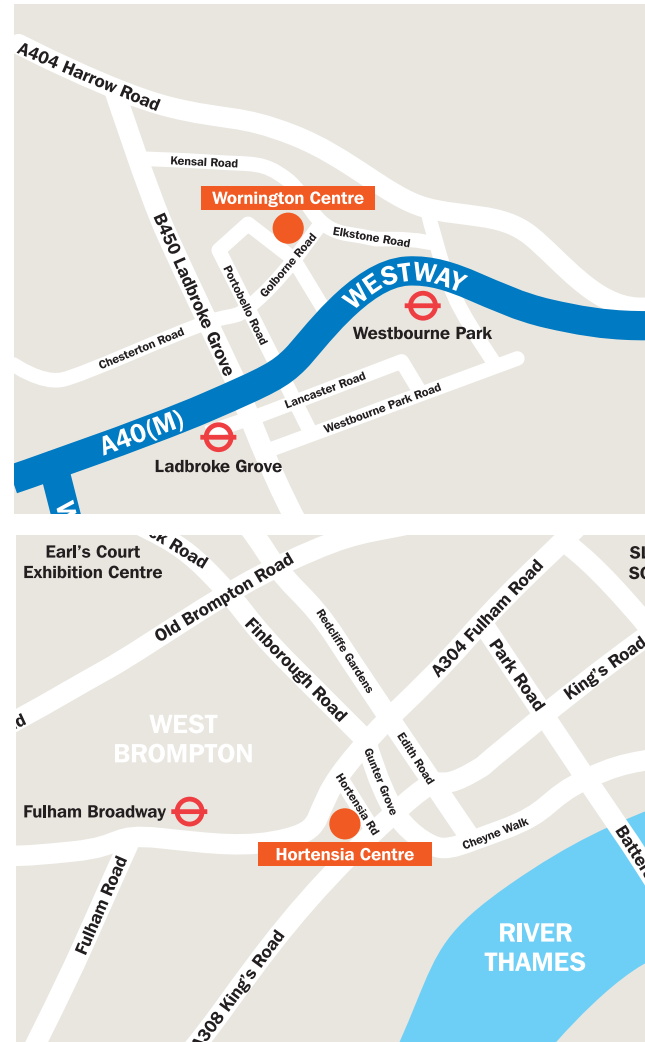

How to Find Kensington & Chelsea College

To enrol or for more information
Visit www.kcc.ac.uk, call our course information line on 020 7573 3600 or pop in to one of our centres.

Kensington and Chelsea College
Wornington Centre, Wormington Road, London W10 5QQ
Hortensia Centre, Hortensia Road, London SW10 0QS

Visual and Performing Arts Summer School

Kensington and Chelsea College

Courses starting June/July 2009