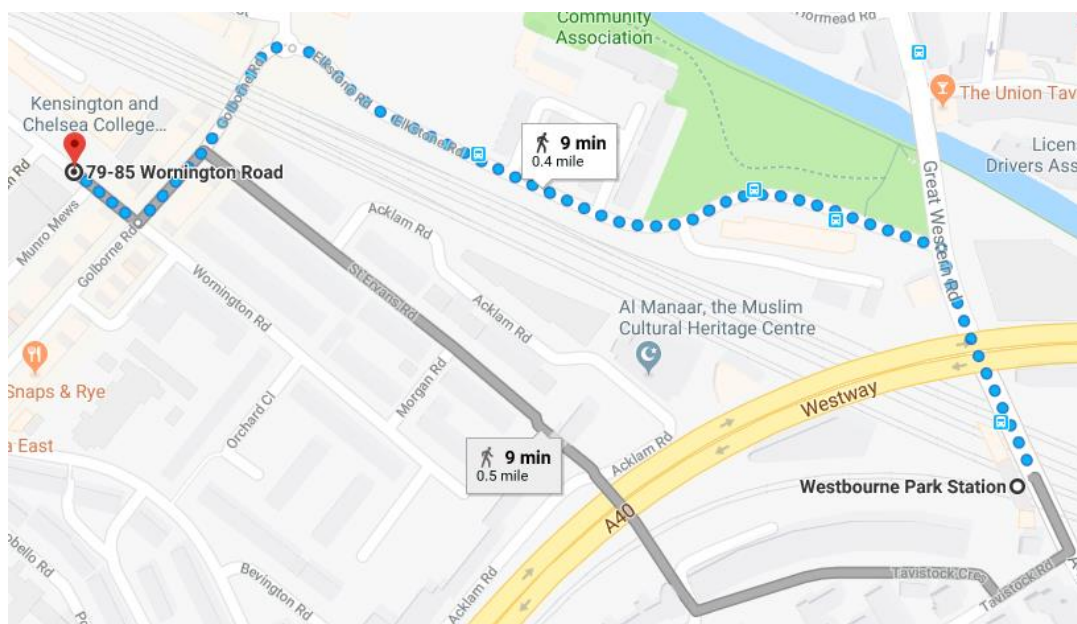

Kensington Centre

Kensington & Chelsea College, Wornington Road, London, W10 5QQ

Tel 020 7573 3600 / 5333

Plan your journey

<http://www.kcc.ac.uk/about-us/the-college/the-centres/kensington-centre/>

Nearest stations

- Westbourne Park (Hammersmith & City Line)
- Ladbroke Grove (Hammersmith & City Line)

Bus routes

- 23, 52, 70, 228, 295, 452

By car

- Limited (metered) on-street parking in Wornington Road

By bike

- There is a TfL / Santander cycle point in Bevington Road, approximately 3 minutes walk from the college

From Westbourne Park

From Ladbroke Grove